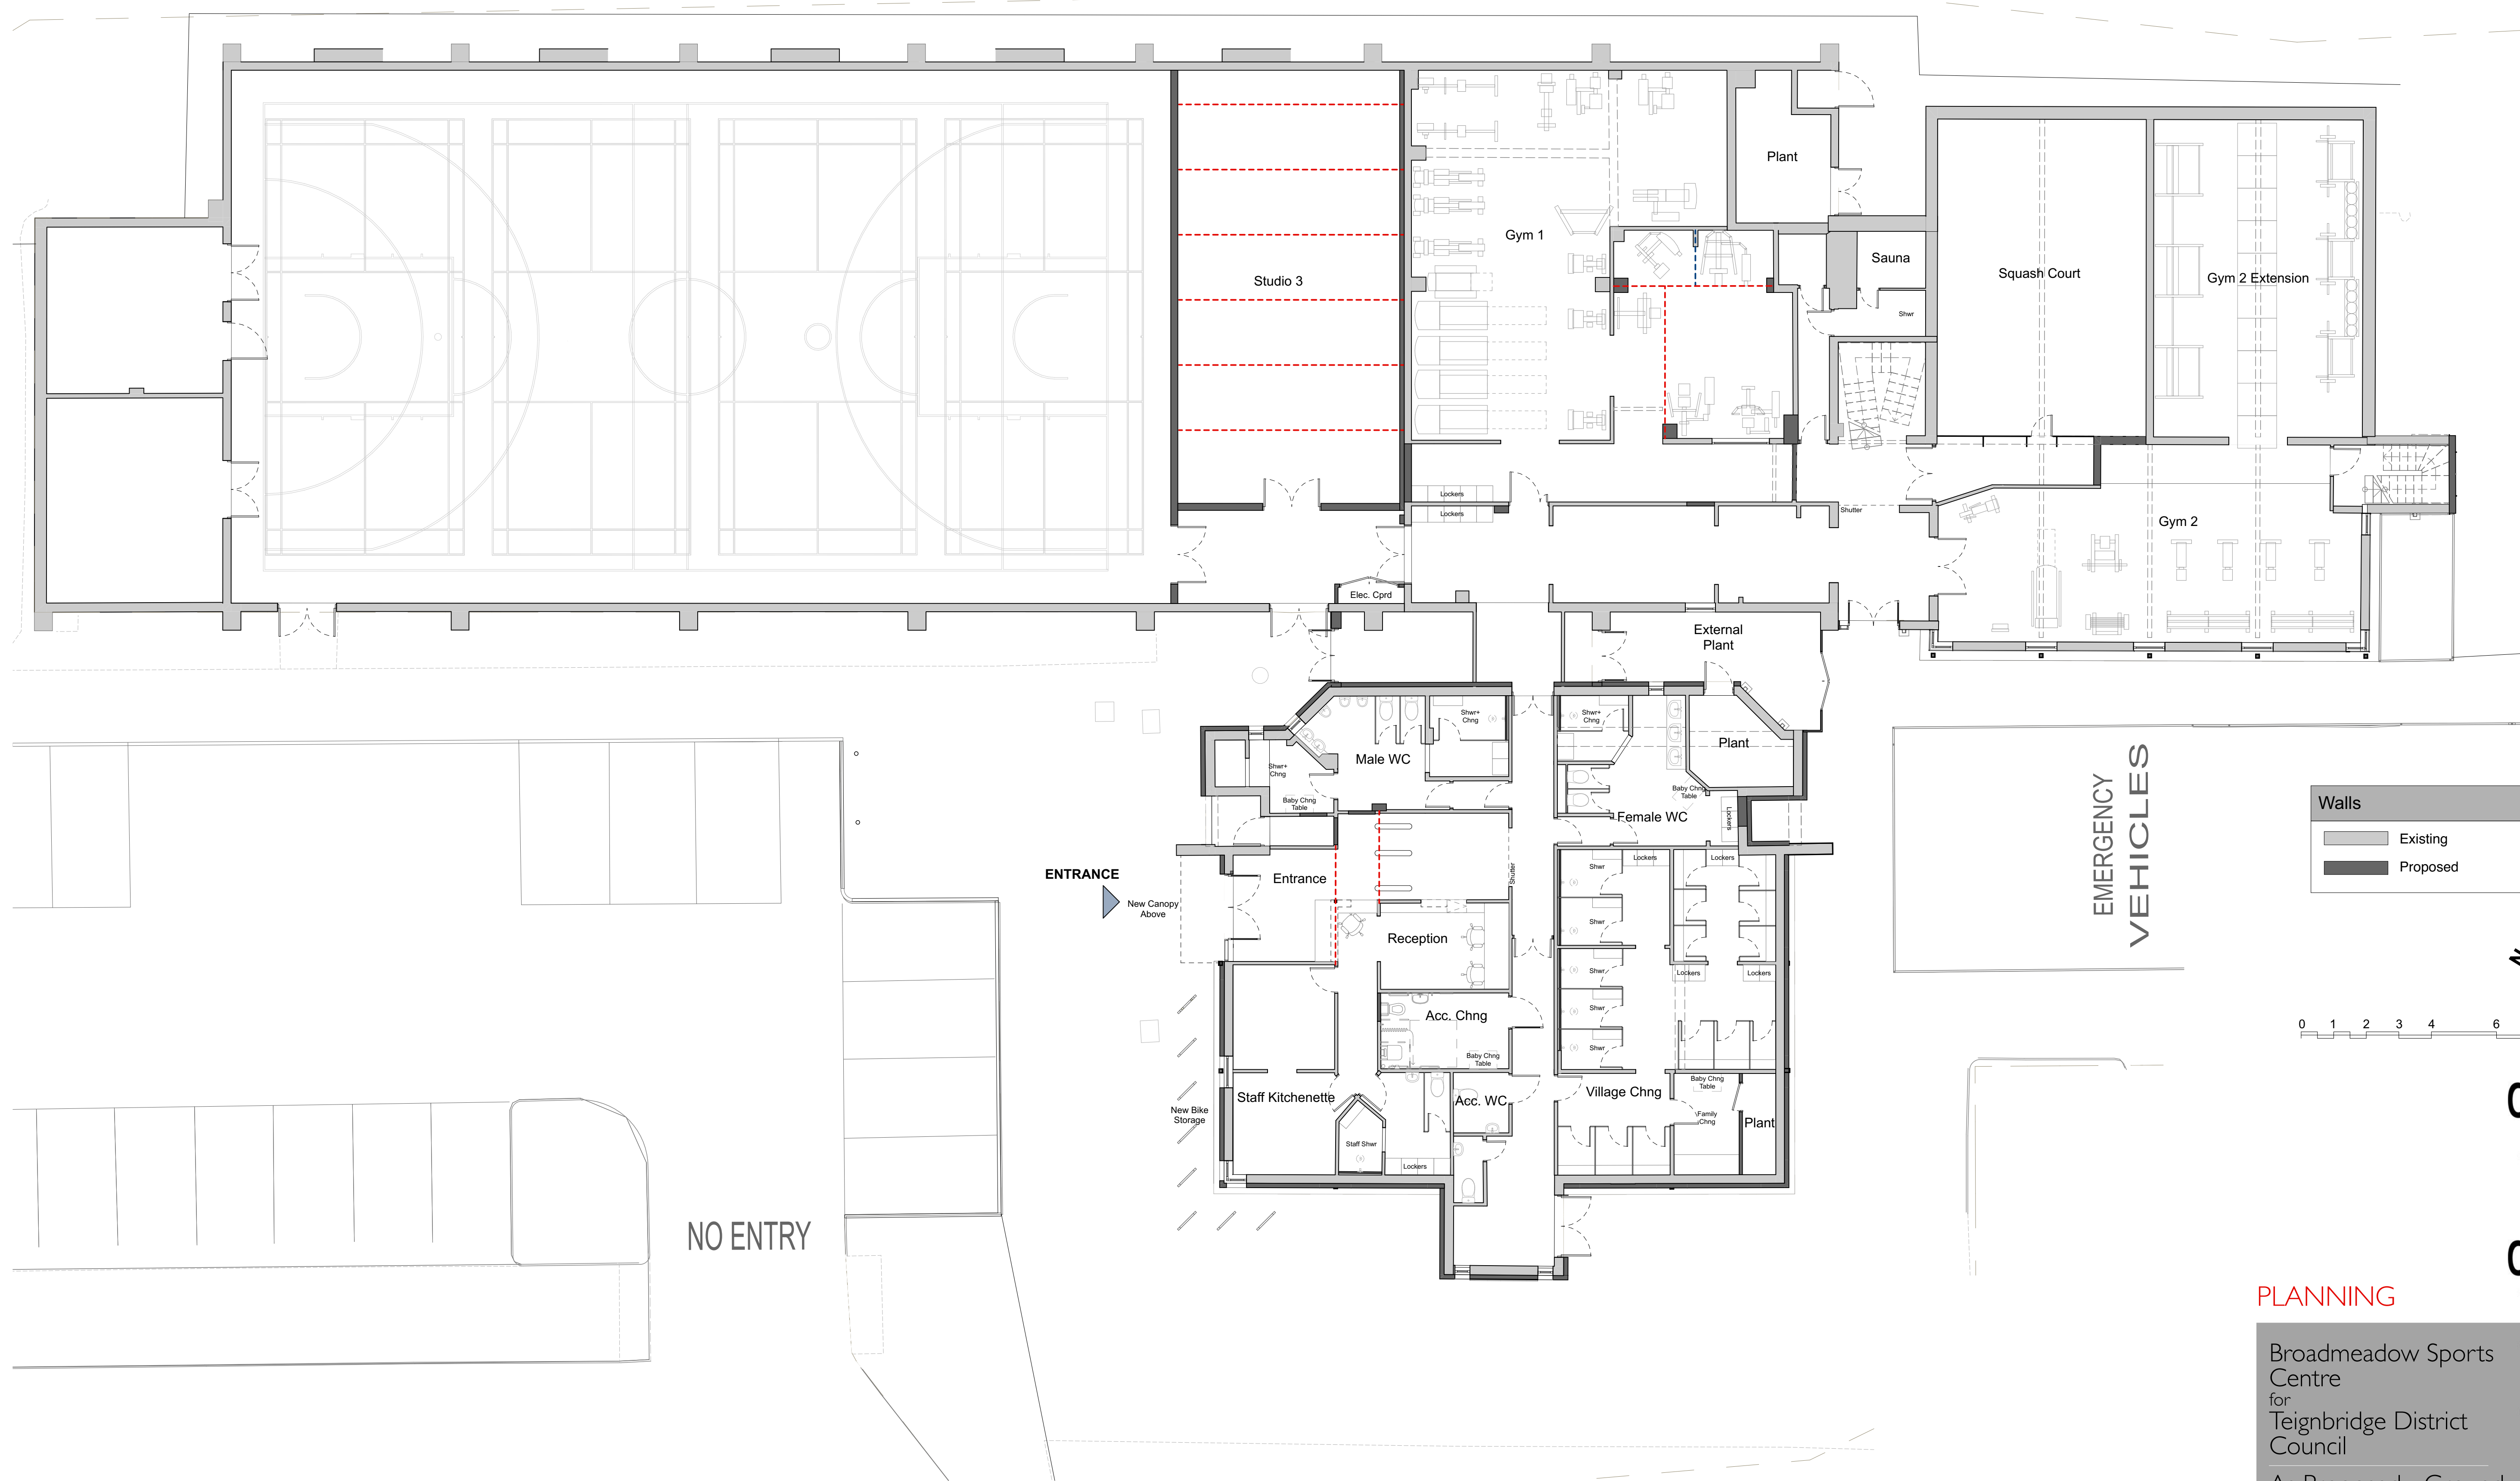

Dimensions are not to be scaled from this drawing.			
Rev	Date	Description	Author
H	17.01.24	Further structure from SE added to Studio 3 and Gym 1	gda
I	01.02.24	Update layout to TDC	gda
J	09.02.24	Planning Issue for comment	gda
K	22.02.24	Internal amendments to Changing Village after client feedback	gda

Walls	
	Existing
	Proposed

grainge architects

PLANNING

Broadmeadow Sports Centre
for
Teignbridge District Council

As Proposed - Ground Floor Plan

Scale: 1:100 @ A1

Drawing No: 1837 - P101 Rev K

The Boat Shed, Michael Browning Way
Exeter EX2 8DD
01392 438051 mail@g-a.uk.com